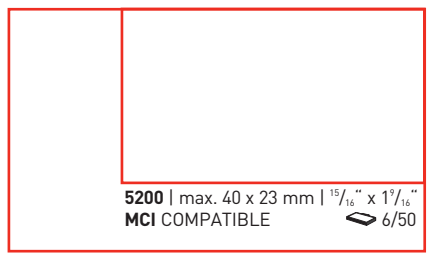

# TRODAT PROFESSIONAL

**5200** | max. 40 x 23 mm |  $1\frac{5}{16}$ " x  $1\frac{1}{16}$ "  
MCI COMPATIBLE 

**5206** | max. 55 x 32 mm |  $1\frac{1}{4}$ " x  $2\frac{3}{16}$ "  
MCI COMPATIBLE 

**5205** | max. 67 x 23 mm |  $1\frac{5}{16}$ " x  $2\frac{3}{4}$ "  
MCI COMPATIBLE 

**5440** | max. 48 x 27 mm |  $1\frac{1}{16}$ " x  $1\frac{15}{16}$ "  
MCI COMPATIBLE 

**5430, 5431** | max. 40 x 23 mm |  $1\frac{5}{16}$ " x  $1\frac{1}{16}$ "  
MCI COMPATIBLE 

**5558, 55510** | max. 55 x 32 mm |  $1\frac{1}{4}$ " x  $2\frac{3}{16}$ "  
MCI COMPATIBLE 

**5460** | max. 55 x 32 mm |  $1\frac{1}{4}$ " x  $2\frac{3}{16}$ "  
MCI COMPATIBLE 

**54140** |  $\varnothing$  39 mm |  $1\frac{1}{2}$ "  
MCI COMPATIBLE 

**5415** |  $\varnothing$  44 mm |  $1\frac{3}{4}$ "  
MCI COMPATIBLE 

**5204** | max. 55 x 25 mm |  $1$ " x  $2\frac{5}{16}$ "  
MCI COMPATIBLE 

**5208** | max. 67 x 46 mm |  $1\frac{13}{16}$ " x  $2\frac{5}{8}$ "  
MCI COMPATIBLE 

**5211** | max. 84 x 54 mm |  $2\frac{5}{32}$ " x  $3\frac{11}{32}$ "  
MCI COMPATIBLE 